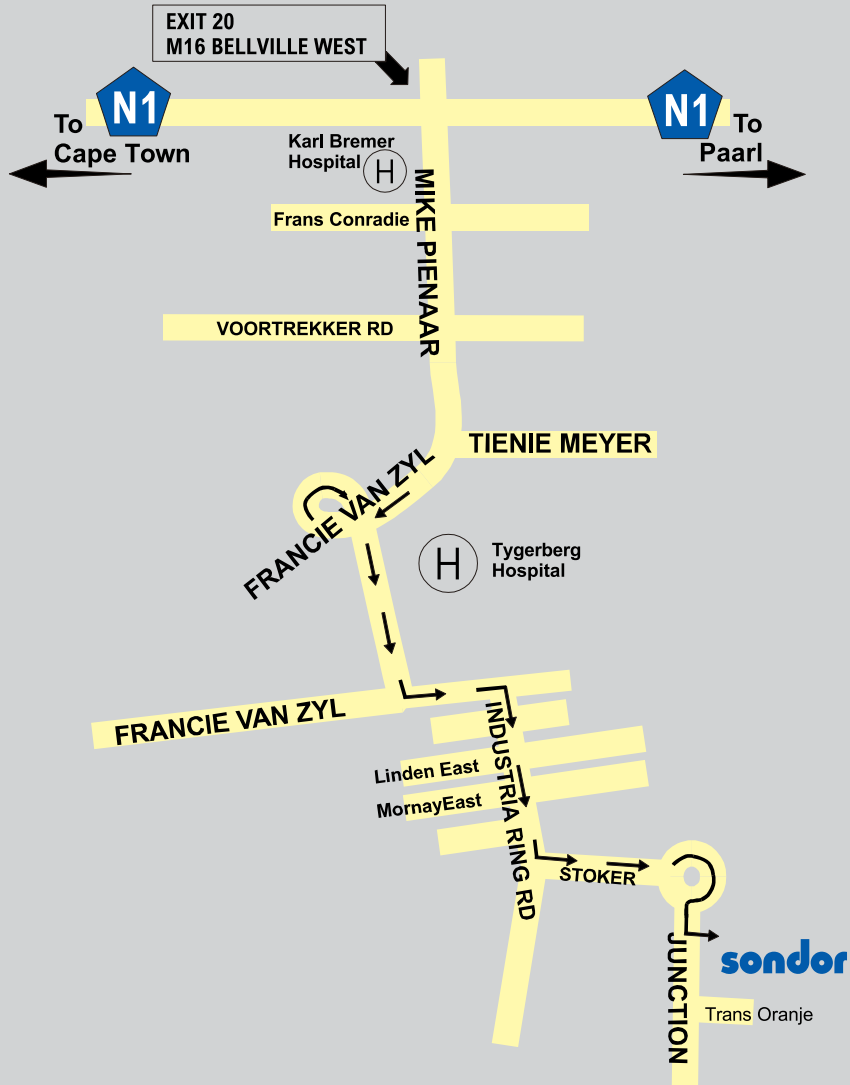

GPS Coordinates

S: 33° 55.428'
E: 18° 37.027'

sondor

PERFORMANCE FOAMS

Cape Town Branch Head Office Exports

62 Junction Str
Parow Industria
Cape Town
7493
Tel: (021) 959 5900
Fax: (021) 959 5901